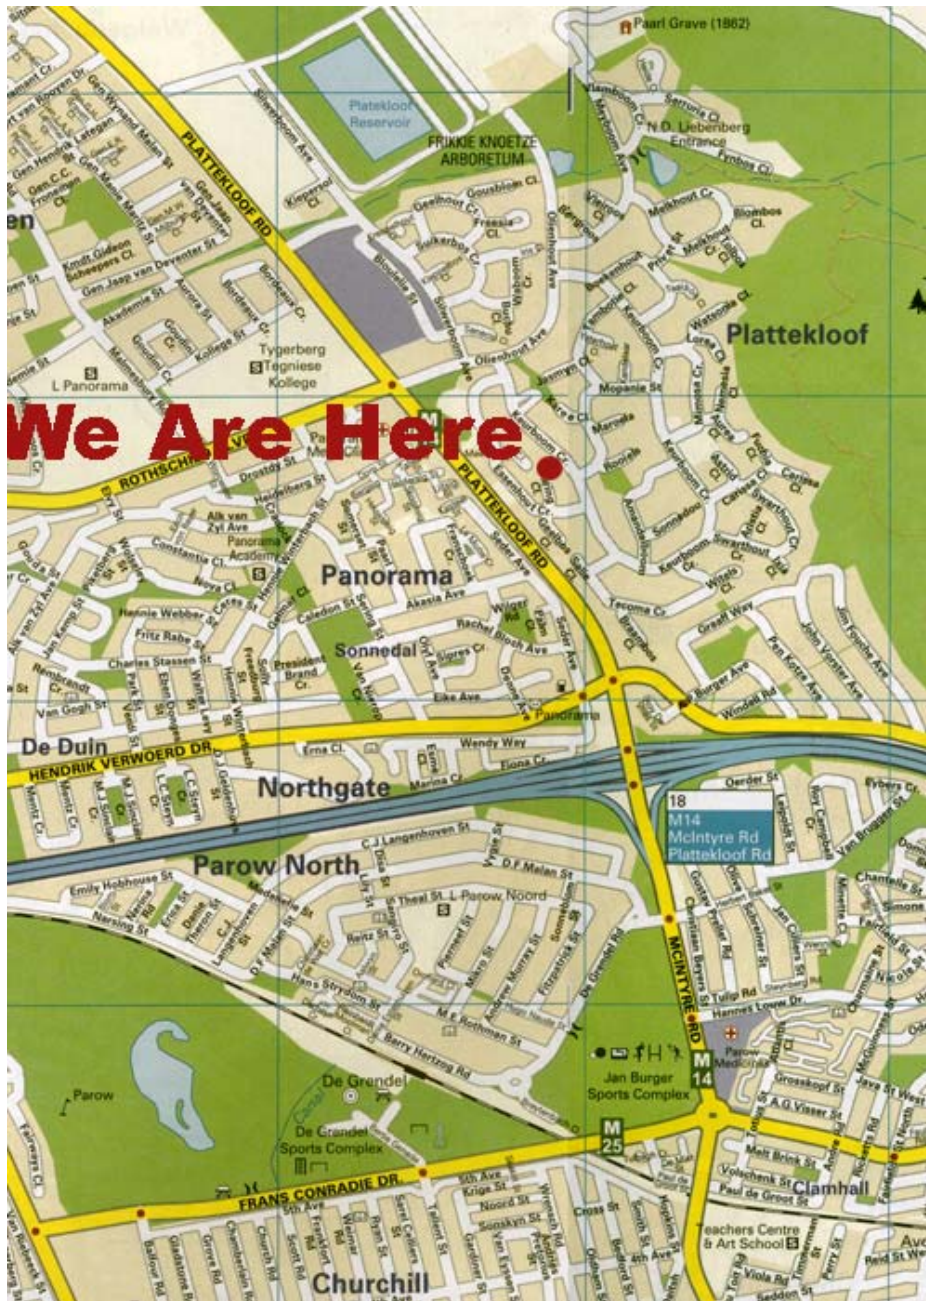

View Point Guest House

32 Keurboom Crescent
Platteklouf, Cape Town

TELEPHONE: 021 911 2050

From the airport, take the Borchers Quarry Road towards Bellville,
Take a right into Modderdam Road (M10)
Then left into Dela Rey Road (second traffic light – M29)
Pass DelaRey hardware, cross a train bridge, pass MacDonalDs and continue over Voortrekker road
DelaRey changes into Tierberg Road , follow up towards Tygerberg
Cross over a Train bridge
Take the left slipway into Frans Conradie Avenue
At the Traffic Circle, turn right into McIntyre Road (exit at 3 o'clock)
Go up McIntyre, cross over the N1 High way, then at 2nd traffic light **turn right**
Into Olienhout Street (Panorama Hospital on your left, SPAR centre on opposite right corner).
1st Street – **Turn right** into Keurboom Crescent
Pass the first Stop, drive over 1 speed bump, and just before the 2nd speed bump View Point is on the right –
No 32 Keurboom Crescent

GPS: 33.88s - 18.58E

Tel +27 21 939 9210

Fax 0866543250